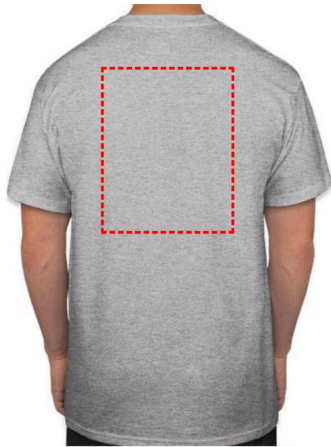

BioOne80 by SANTHOME - Premium Roundneck T-shirt

CHEST

- Digital Transfer

Area Width: 100 mm
Area Height: 100 mm

BACK

- Digital Transfer

Area Width: 250 mm
Area Height: 270 mm

CHEST

- Digital Transfer

Area Width: 100 mm
Area Height: 100 mm

BACK

- Digital Transfer
- Silk Screen Printing

Area Width: 250 mm
Area Height: 270 mm

CHEST

- Digital Transfer

Area Width: 100 mm
Area Height: 100 mm

BACK

- Digital Transfer

Area Width: 240 mm
Area Height: 270 mm

CHEST

- Digital Transfer

Area Width: 100 mm
Area Height: 100 mm

BACK

- Digital Transfer

Area Width: 250 mm
Area Height: 270 mm

CHEST

- Digital Transfer

Area Width: 100 mm
Area Height: 100 mm

BACK

- Digital Transfer

Area Width: 250 mm
Area Height: 270 mm

CHEST