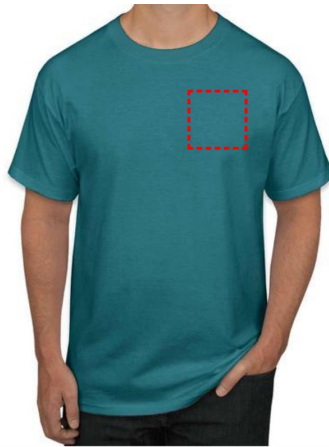

BioOne80 by SANTHOME - Premium Roundneck T-shirt

CHEST

- Digital Transfer

Area Width: 100 mm
Area Height: 100 mm

BACK

- Digital Transfer

Area Width: 250 mm
Area Height: 270 mm

CHEST

- Digital Transfer

Area Width: 100 mm
Area Height: 100 mm

BACK

- Digital Transfer
- Silk Screen Printing

Area Width: 250 mm
Area Height: 270 mm

CHEST

- Digital Transfer

Area Width: 100 mm
Area Height: 100 mm

BACK

- Digital Transfer

Area Width: 240 mm
Area Height: 270 mm

CHEST

- Digital Transfer

Area Width: 100 mm
Area Height: 100 mm

BACK

- Digital Transfer

Area Width: 250 mm
Area Height: 270 mm

CHEST

- Digital Transfer

Area Width: 100 mm
Area Height: 100 mm

BACK

- Digital Transfer

Area Width: 250 mm
Area Height: 270 mm

CHEST