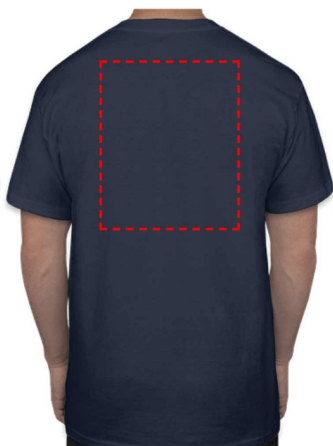

BioOne80 by SANTHOME - Premium Roundneck T-shirt

CHEST

- Digital Transfer

Area Width: 100 mm
Area Height: 100 mm

BACK

- Digital Transfer

Area Width: 250 mm
Area Height: 270 mm

CHEST

- Digital Transfer

Area Width: 100 mm
Area Height: 100 mm

BACK

- Digital Transfer
- Silk Screen Printing

Area Width: 250 mm
Area Height: 270 mm

CHEST

- Digital Transfer

Area Width: 100 mm
Area Height: 100 mm

BACK

- Digital Transfer

Area Width: 240 mm
Area Height: 270 mm

CHEST

- Digital Transfer

Area Width: 100 mm
Area Height: 100 mm

BACK

- Digital Transfer

Area Width: 250 mm
Area Height: 270 mm

CHEST

- Digital Transfer

Area Width: 100 mm
Area Height: 100 mm

BACK

- Digital Transfer

Area Width: 250 mm
Area Height: 270 mm

CHEST