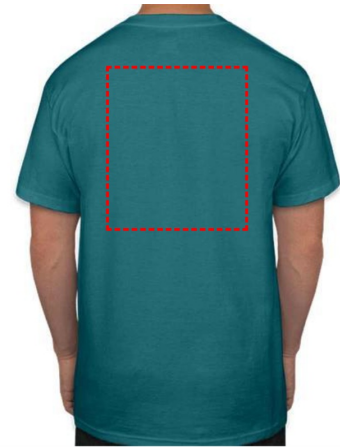

- Digital Transfer

Area Width: 250 mm
Area Height: 270 mm