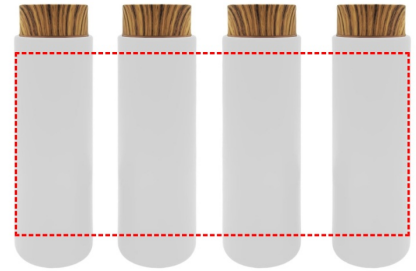

[DWGL 3234] JOUD - Giftology Coffee Set - White

ROUND

- Round Laser Engraving
- Round Digital Print
- Silk Screen Printing

Area Width: 70 mm
Area Height: 150 mm

FRONT

- Laser Engraving
- Digital (UV) Print

Area Width: 25 mm
Area Height: 150 mm

360

- Laser Engraving 360° [Edge to Edge]
- Digital print 360° [Edge to Edge]

Area Width: 195 mm
Area Height: 150 mm

CUP 1

- Laser Engraving
- Silk Screen Printing

Area Width: 25 mm
Area Height: 25 mm

CUP2

- Laser Engraving
- Silk Screen Printing

Area Width: 25 mm
Area Height: 25 mm