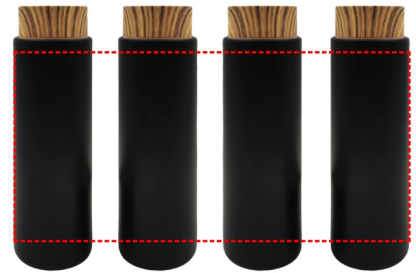

## ROUND

- Round Laser Engraving
- Round Digital Print
- Silk Screen Printing

**Area Width:** 70 mm  
**Area Height:** 150 mm

## FRPONT

- Laser Engraving
- Digital (UV) Print

**Area Width:** 25 mm  
**Area Height:** 150 mm

## 360

- Laser Engraving 360° [Edge to Edge]
- Digital print 360° [Edge to Edge]

**Area Width:** 195 mm  
**Area Height:** 150 mm

CUP 1

- Laser Engraving
- Silk Screen Printing

**Area Width:** 25 mm  
**Area Height:** 25 mm